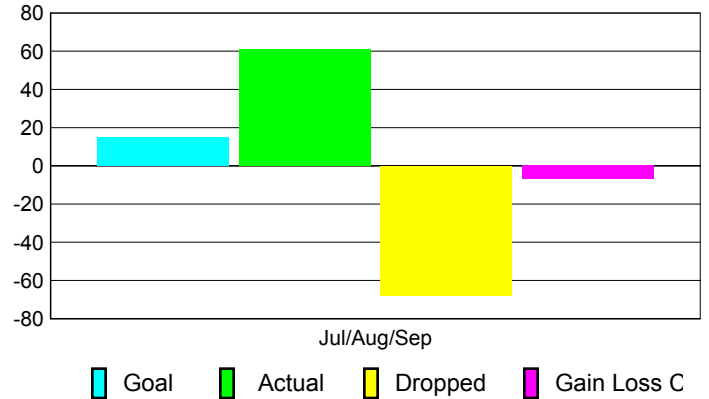

### YTD Status Quo Clubs 2010-2011

Status Quo Clubs Compared to Status Quo Members

## MEMBERSHIP

**Membership Results**  
2010-2011

**Membership**  
2009-2010

Month	Net Memb Goal	Actual New Memb	Actual Dropped Memb	Gain/Loss of Memb	Gain/Loss of Memb
Jul/Aug/Sep	15	61	-68	-7	3
<b>Totals</b>	<b>15</b>	<b>61</b>	<b>-68</b>	<b>-7</b>	<b>3</b>

### Membership Results 2010-2011

Goal, New, Dropped, Gain/Loss

### Comparison of Membership Gain/Loss

Current Year Compared to the Previous Year